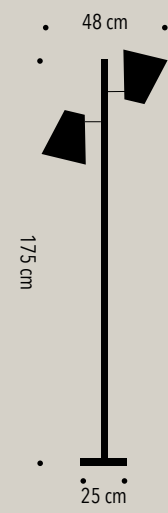

Asta nudo floor 2019, Edoardo Peli

Materiali | Material

Ottone spazzolato, metallo, alluminio, marmo
Brushed brass, metal, aluminium, marble

Colori metallo | Metal colours

- ● Cod. ASTAFBN - Bianco-Nero | *White-Black*
- ● Cod. ASTAFNN - Nero-Nero | *Black-Black*
- ● Cod. ASTAFBB - Bianco-Bianco | *White-White*

2 E27 18W LED   CE $\equiv$ ∇