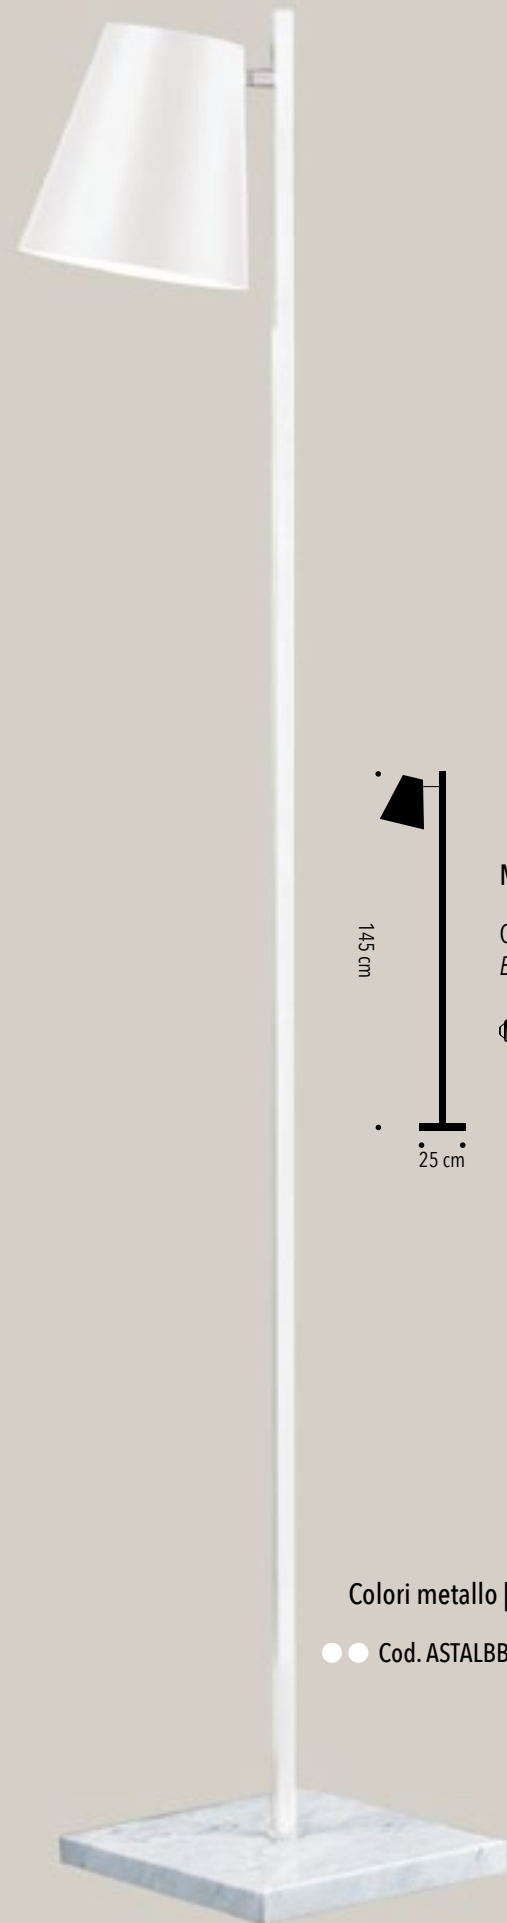

4 E27 18W LED CE

Asta nudo floor 2019, Edoardo Peli

Materiali | Material

Ottone spazzolato, metallo, alluminio, marmo
Brushed brass, metal, aluminium, marble

Colori metallo | Metal colours

- ● Cod. ASTAFBN - Bianco-Nero | *White-Black*
- ● Cod. ASTAFNN - Nero-Nero | *Black-Black*
- ● Cod. ASTAFBB - Bianco-Bianco | *White-White*

2 E27 18W LED CE \equiv ∇

Asta nudo A 2019, A. Giannini, E. Peli

Materiali | Material

Ottone spazzolato, metallo, alluminio | *Brushed brass, metal, aluminium*

Colori metallo | Metal colours

- Cod. ANANE - Nero | *Black*
- Cod. ANABI - Bianco | *White*

1 E27 18W LED CE \equiv ∇

Asta nudo lettura

2019, Edoardo Peli

Materiali | *Material*

Ottone spazzolato, metallo, alluminio, marmo
Brushed brass, metal, aluminium, marble

1 E27 18W LED   

Colori metallo | *Metal colours*

● ● Cod. ASTALBB - Bianco-Bianco | *White-White*

Colori metallo | *Metal colours*

● ● Cod. ASTALOB - Ottone-Bianco | *Brass-White*

Colori metallo | *Metal colours*

● ● Cod. ASTALON - Ottone-Nero | *Brass-Black*