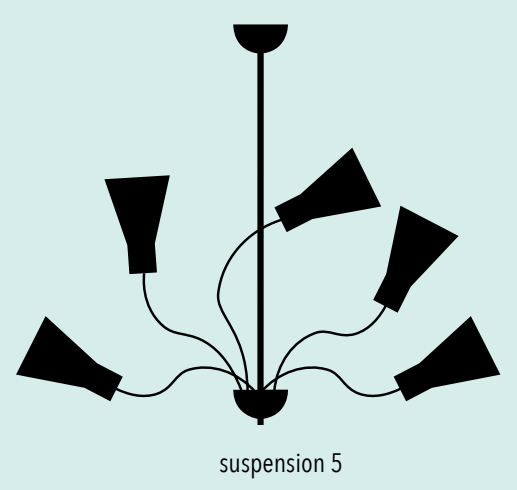

we should
no forget
who or
better, what
we are.....

..light ..colour

c'est