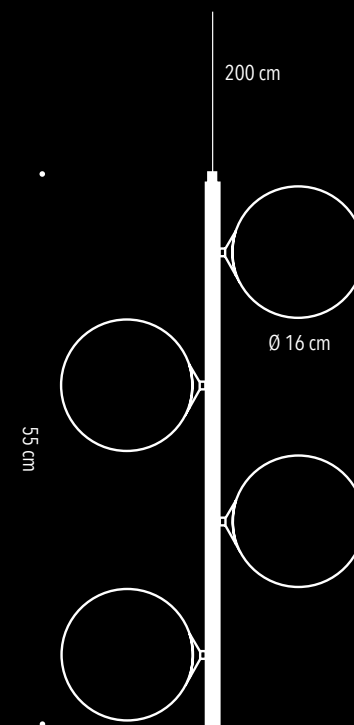

Q.P.? Ver 2019, A. Giannini

Materiali | Material

Ottone spazzolato, vetro soffiato | *Brushed brass, blown glass*

Colori metallo | Metal colours

- Cod. QPLLVNE - Nero | *Black*
- Cod. QPLLVOT - Ottone | *Brass*

4 E27 5W LED