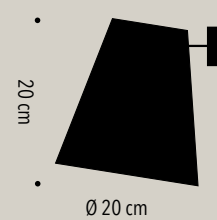

Asta nudo A 2019, A. Giannini, E. Peli

Materiali | Material

Ottone spazzolato, metallo, alluminio | *Brushed brass, metal, aluminium*

Colori metallo | Metal colours

- Cod. ANANE - Nero | *Black*
- Cod. ANABI - Bianco | *White*

1 E27 18W LED   CE $\equiv$ ∇